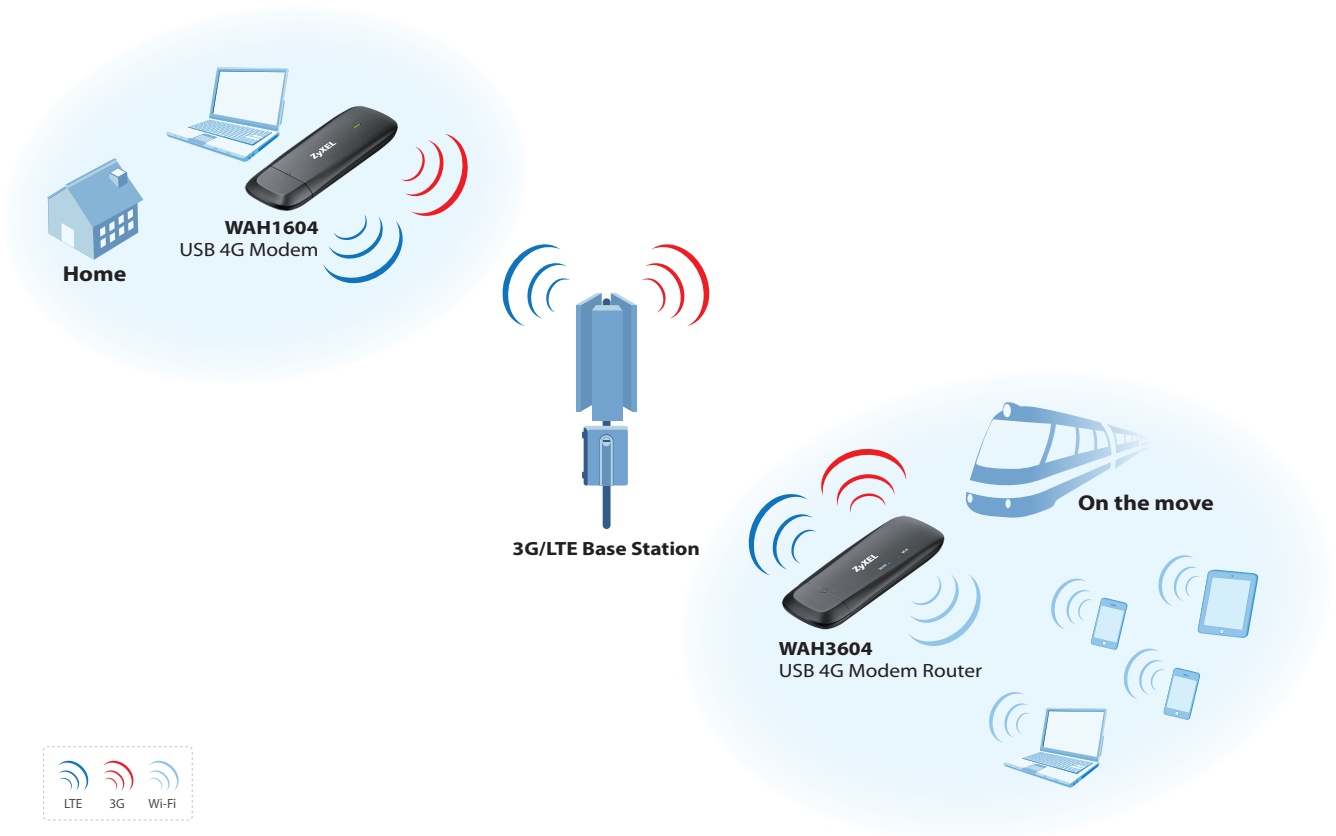

**WAH3604/1604**  
USB 4G Modem Router/  
USB 4G Modem

3GPP  
Release 9

LTE/3G/2G  
Multiple Mode

Multi-Band  
LTE Standard

150 Mbps  
802.11n  
150 Mbps

Simple to Use

Micro SD  
Card Slot

### USB 4G Modem

**WAH3604**  
USB 4G Modem Router

- 3GPP release 9, category 4 compliant with data rates of up to 150 Mbps
- 4G/3G/2G multi-mode design supports 4G band 3/7/20, 3G band 1/8 and 2G quad-bands
- Supports up to 10 simultaneous Wi-Fi clients

**WAH1604**  
USB 4G Modem

- 3GPP release 9, category 4 compliant with data rates of up to 150 Mbps
- 4G/3G/2G multi-mode design supports 4G band 3/7/20, 3G band 1/8 and 2G quad-bands

### Application Diagram